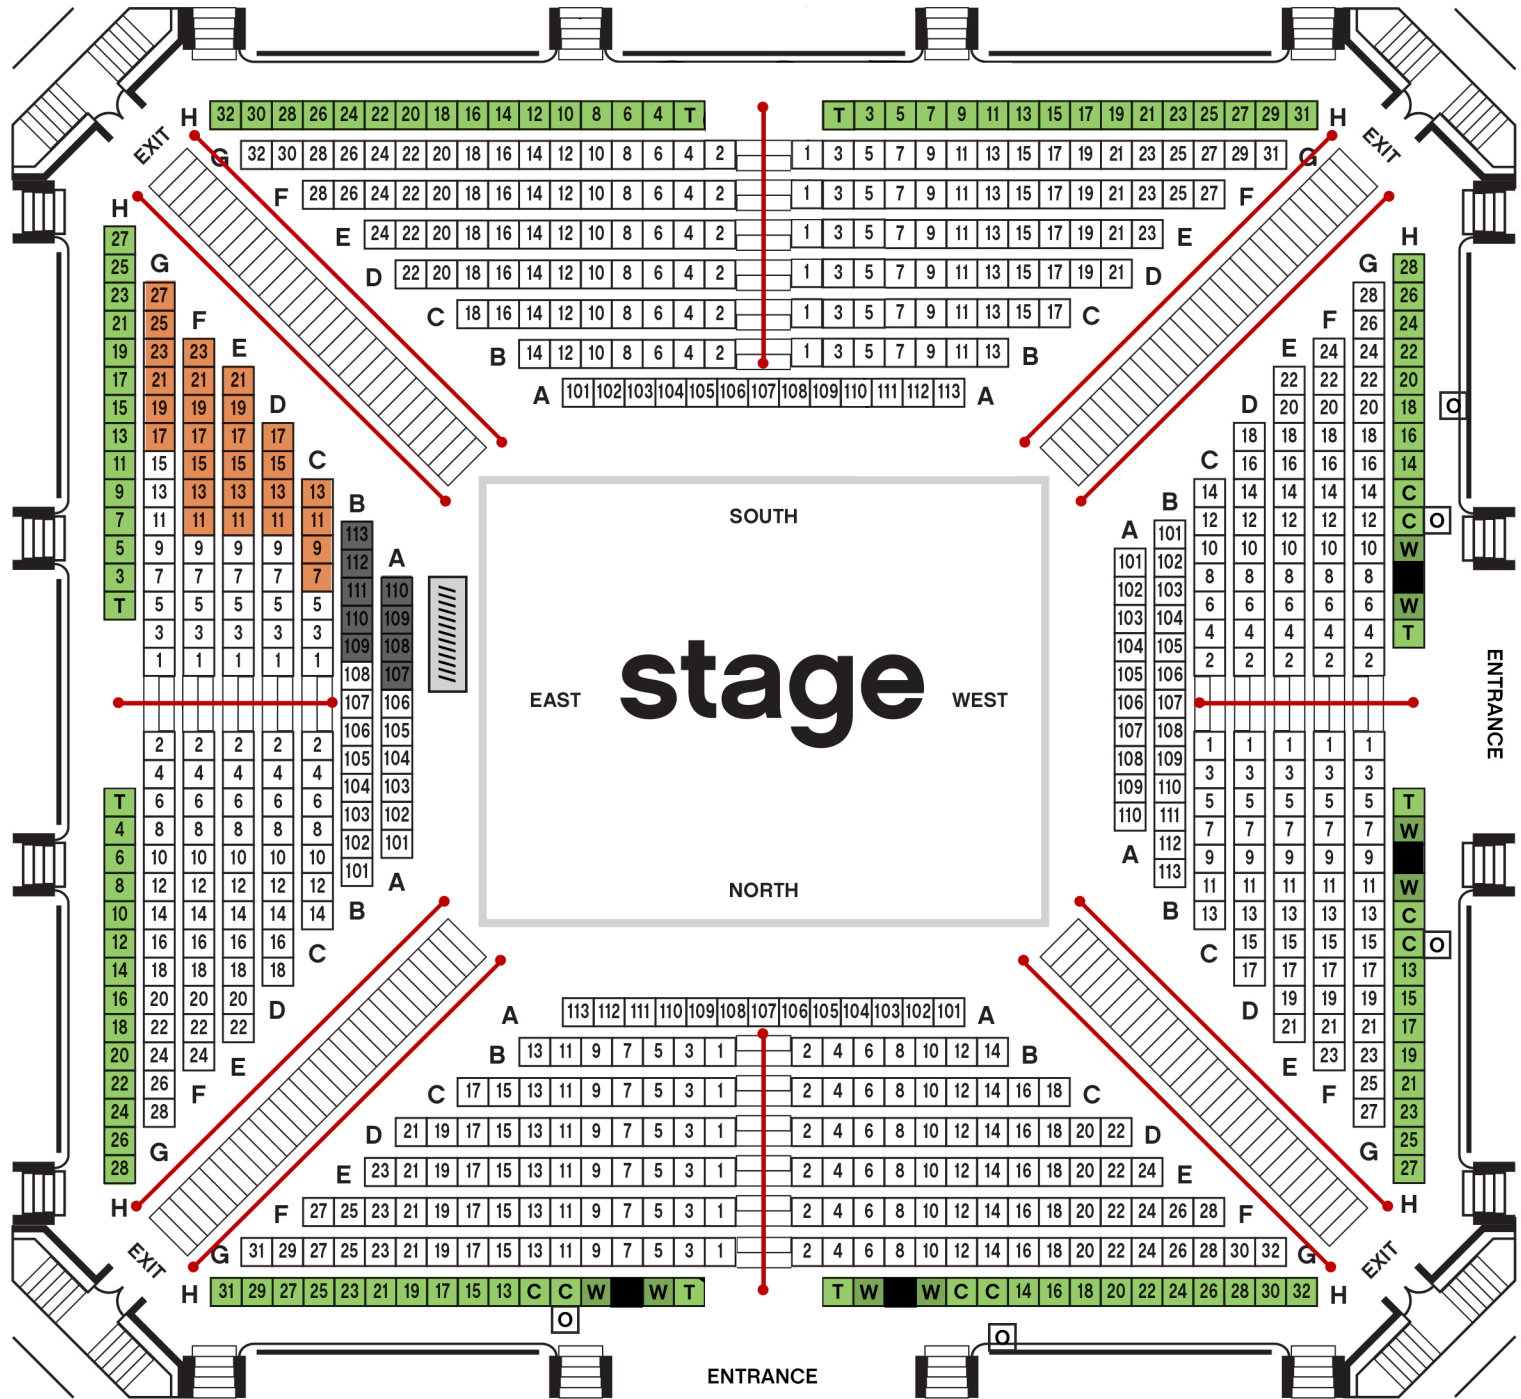

FICHANDLER STAGE

- = OC Section
- = Seats With No Stairs
- = seats unavailable during OC performance
- T = Transfer
- W = Wheelchair
- C = Companion
- O = Outlet
- = Handrail
- ||||| = Open Caption Screen