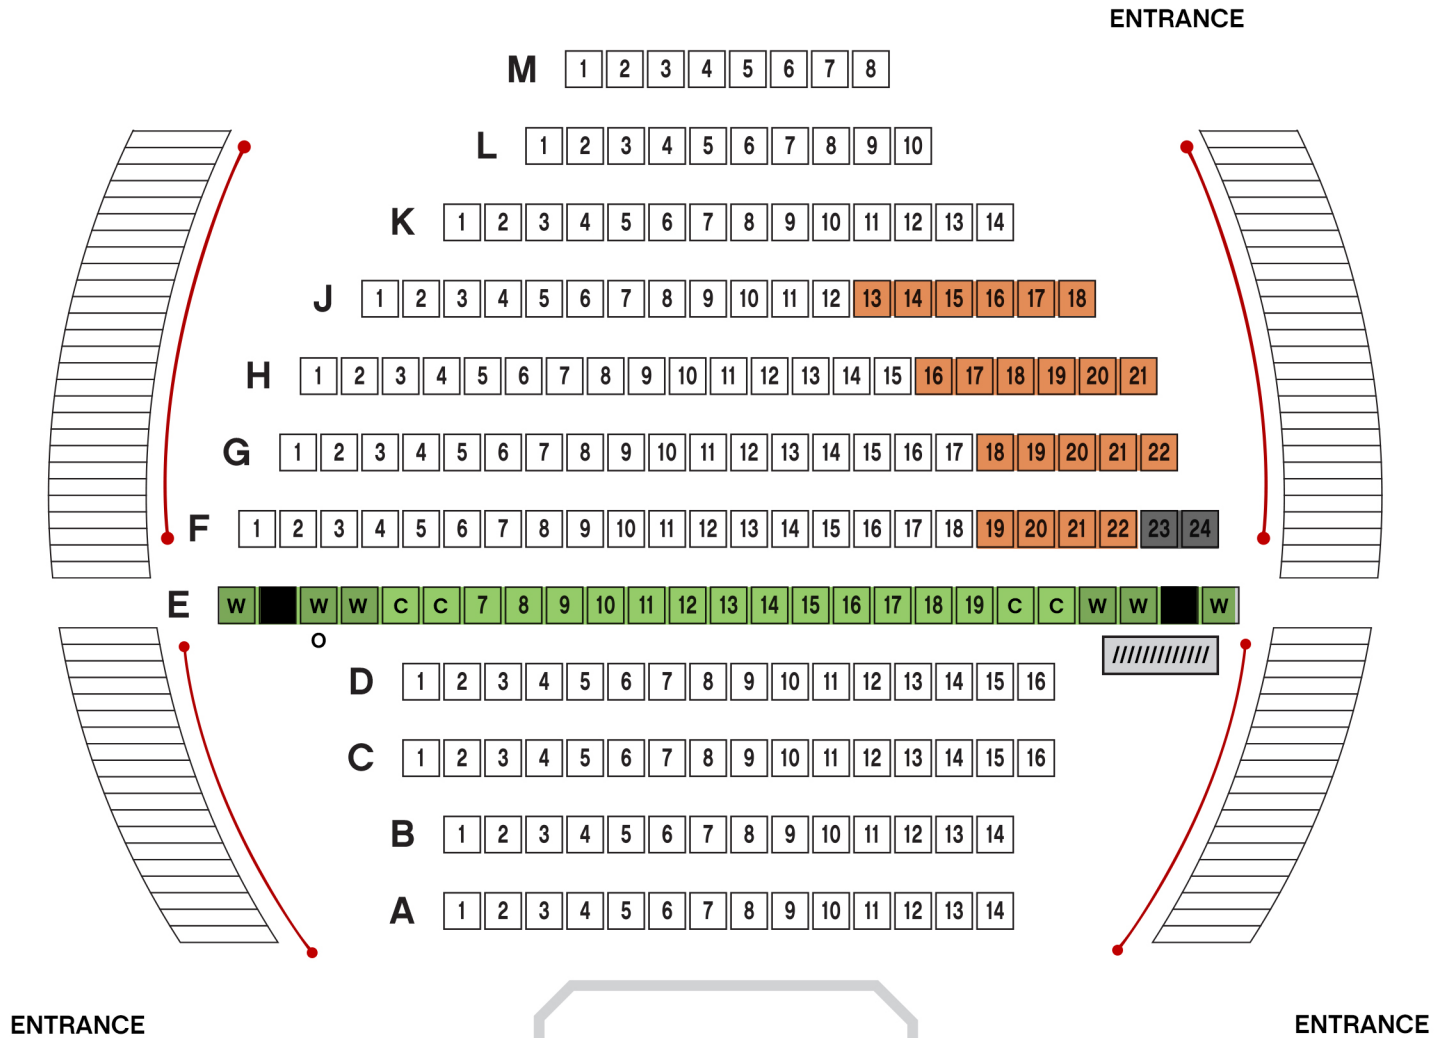

KOGOD THEATER

-  = Outlet
-  = Transfer
-  = Wheelchair
-  = Companion
-  = OC Section
-  = Seats With No Stairs
-  = seats unavailable during OC performance
-  = Open Caption Screen
-  = Handrail