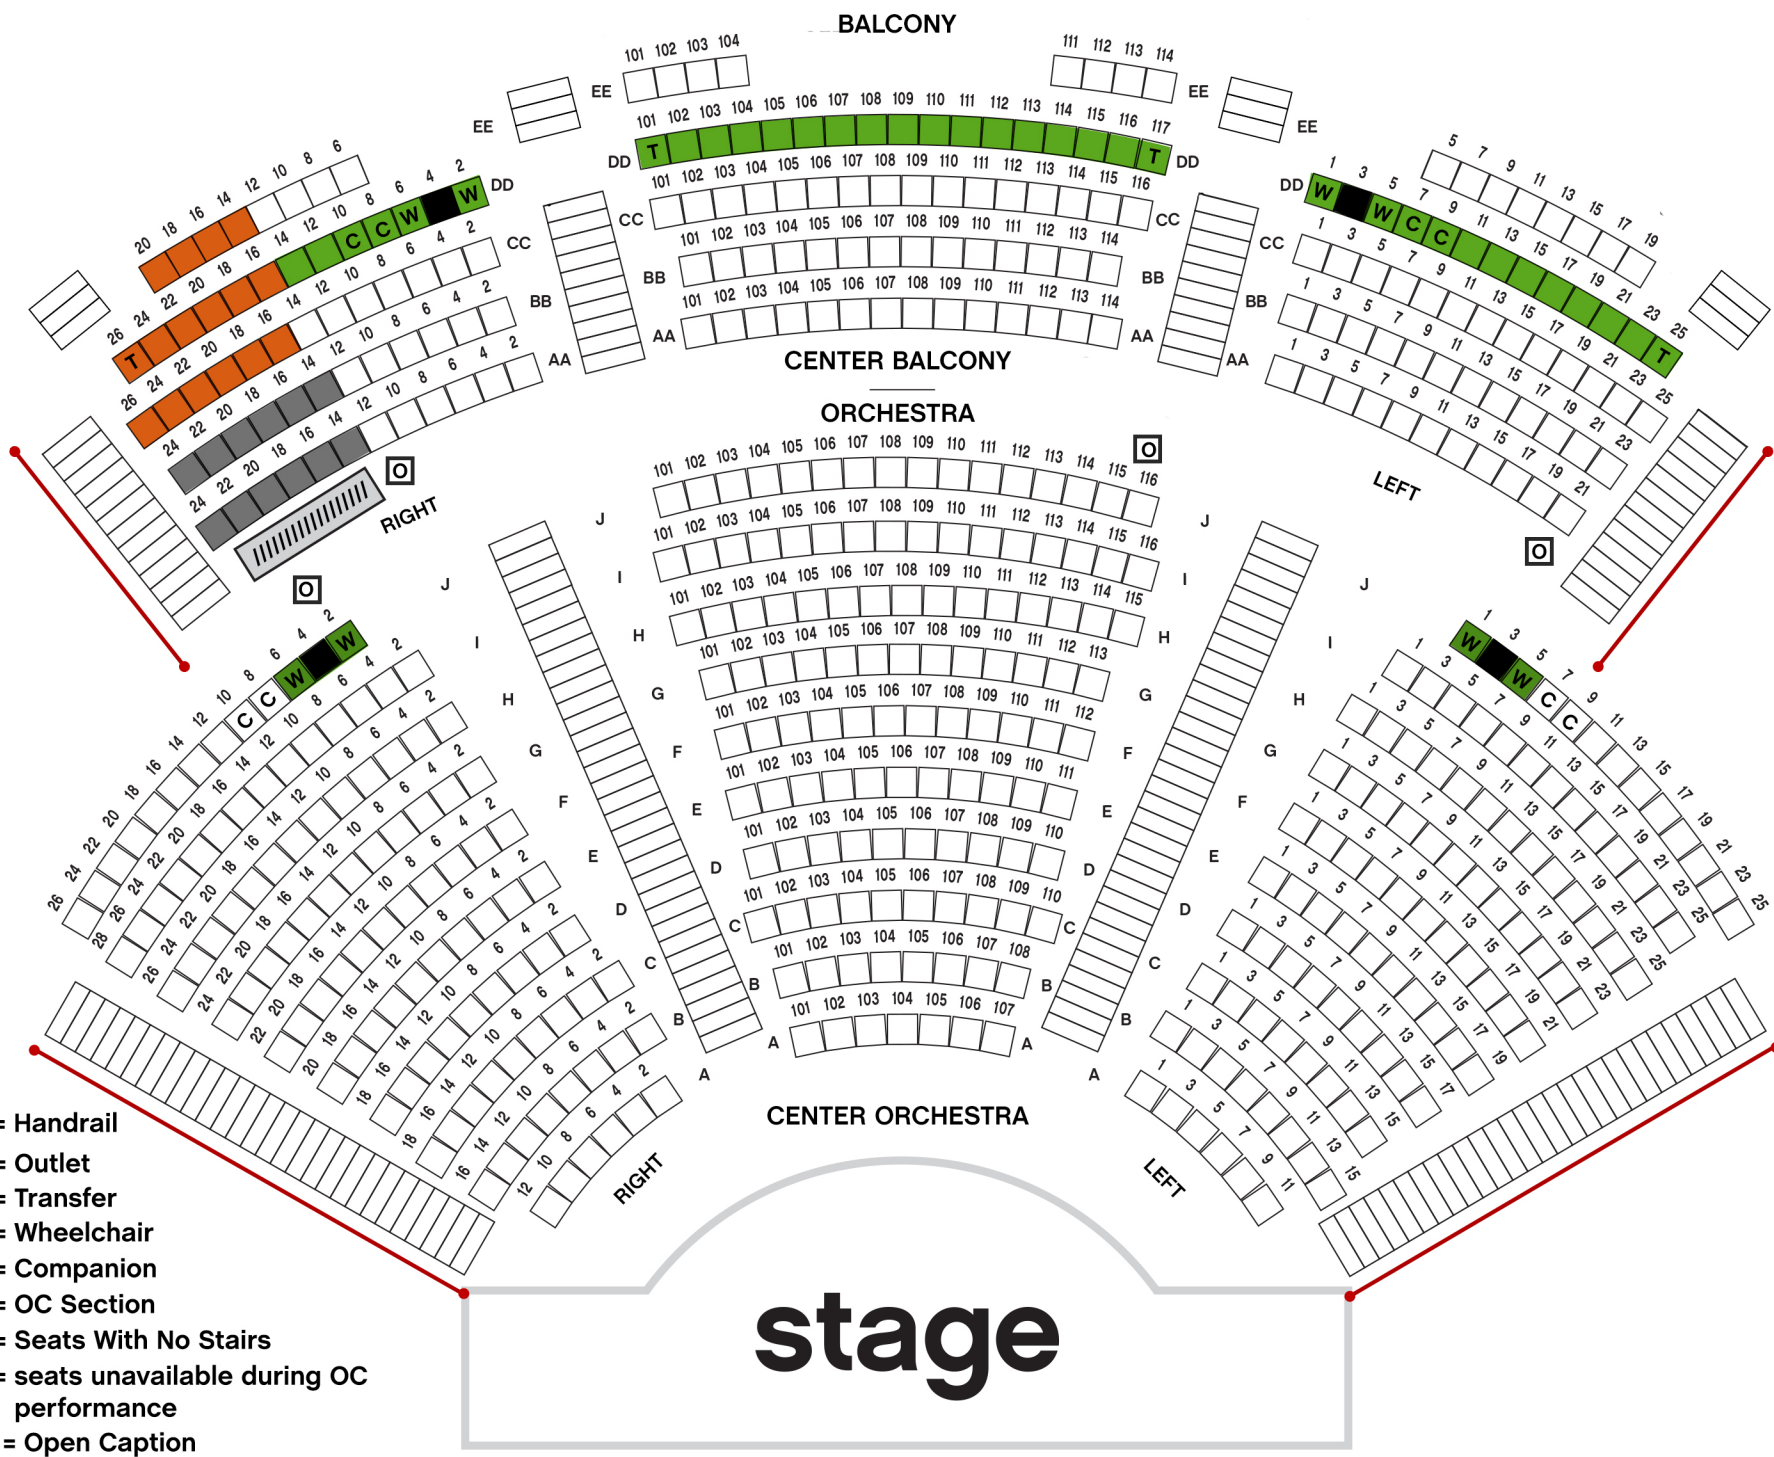

KREEGER THEATER

- = Handrail
- = Outlet
- = Transfer
- = Wheelchair
- = Companion
- = OC Section
- = Seats With No Stairs
- = seats unavailable during OC performance
- = Open Caption Screen

stage